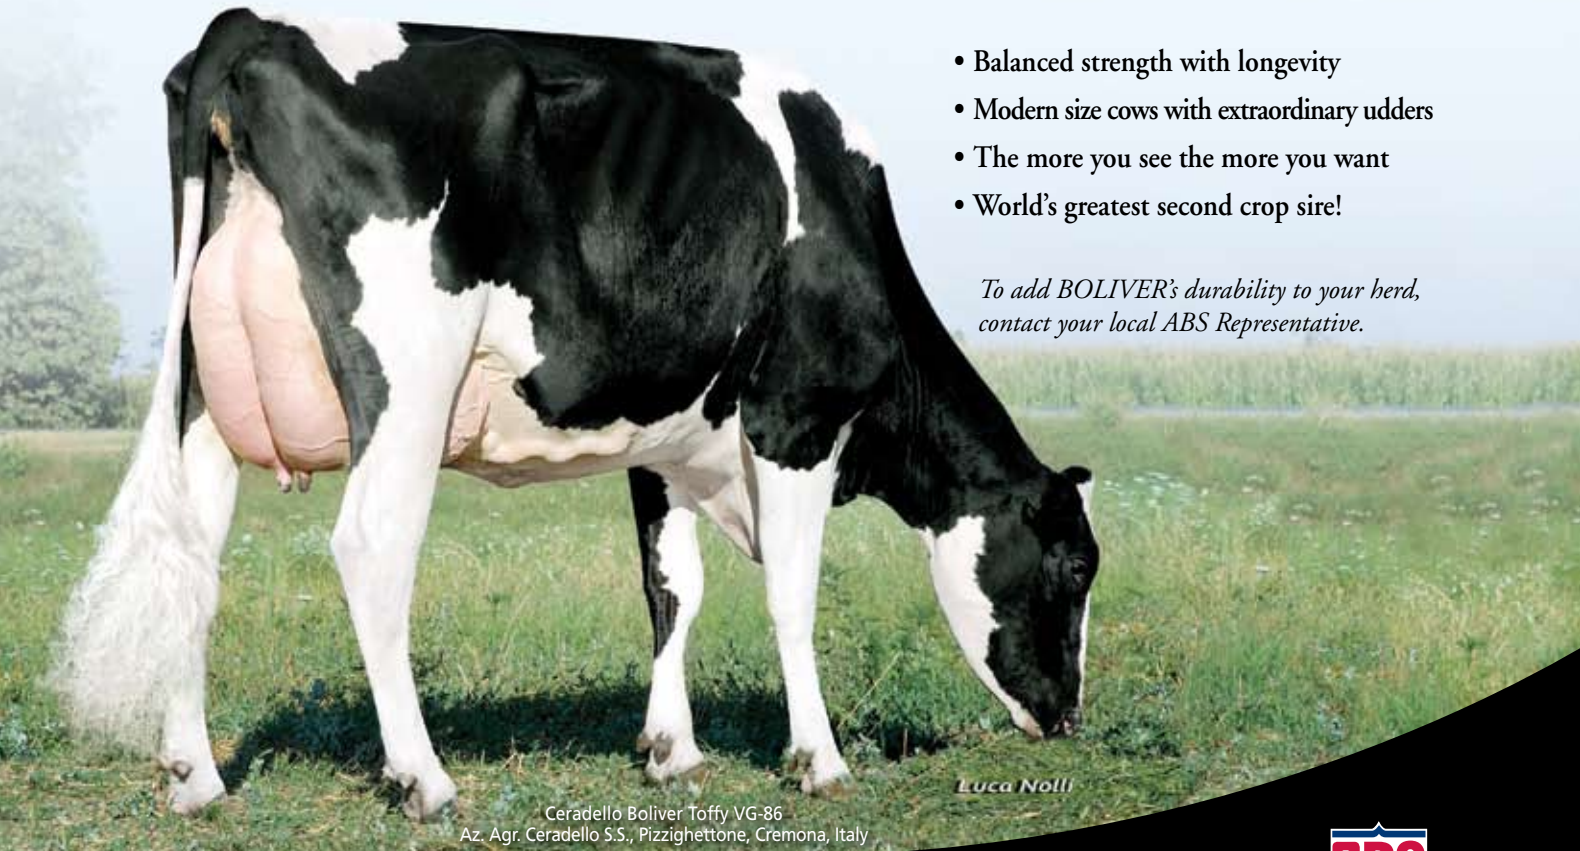

29H010124

BOLIVER*TV

AMEL x MATHIE x LEADMAN x ROYALTY

The Definition of an ABS DURAbull

Joe-Town Bolivar Lucy-ET VG-86
Todd & Mary Stanek, Fall Creek, WI

Plushanski Bol Framor-ET VG-85
Thomas Priest, Greencastle, PA

Luca Noll

Ceradello Boliver Toffy VG-86
Az. Agr. Ceradello S.S., Pizzighettone, Cremona, Italy

- Balanced strength with longevity
- Modern size cows with extraordinary udders
- The more you see the more you want
- World's greatest second crop sire!